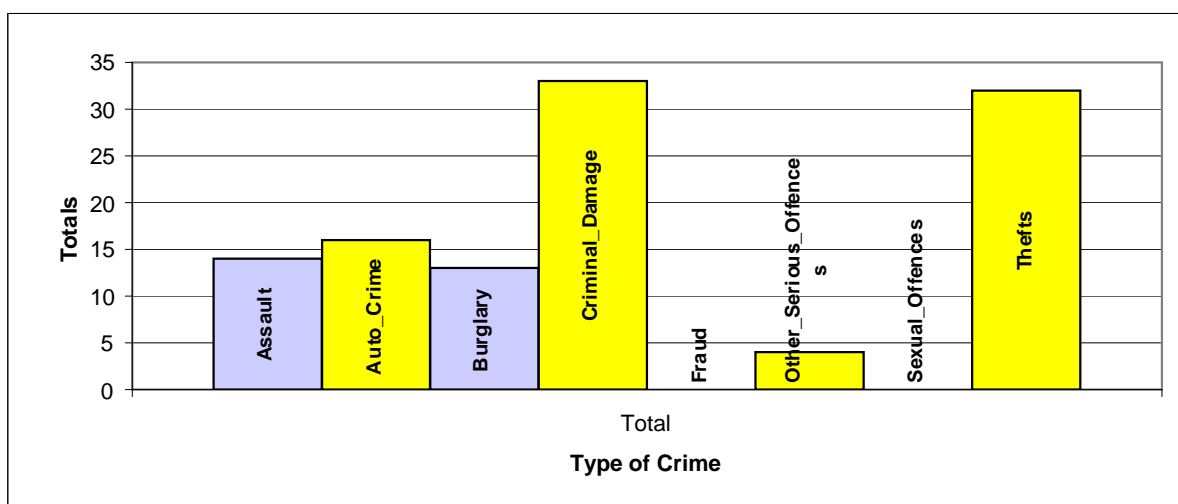

Alleygating Statistics Report

Crime Analysis Study Area:	=	Clifton Designation - West of B.Stone Lane Zone
Size of Study Area from Application	=	Please See Map
Study Period Start:	=	01/04/2005
Study Period End:	=	31/03/2006
Date Study Completed	=	30/05/2006
Number of Months in Study Period	=	12
Geocoding Accuracy Rate	=	95%

Crime Group	Total
Assault	14
Auto_Crime	16
Burglary	13
Criminal_Damage	33
Fraud	0
Other_Serious_Offences	4
Sexual_Offences	0
Thefts	32
Grand Total	112

A Table of Crime in the Study Area (Above) and corresponding Graph (Below)

A Table of Crime by Crime Group and then Crime Type

EVENT_GROUP	HO_DESCRIPTION	Total
ASSAULT	COMMON ASSAULT ETC.	4
	OTHER WOUNDING ETC.	8
	POSSESSION OF WEAPONS WITH INTENT	1
	RACIALLY/RELIGIOUSLY AGGRAVATED HARRASSMENT	1
AUTO_CRIME	THEFT FROM VEHICLE	5
	THEFT OR UNAUTHORISED TAKING MOTOR VEHICLE	6
	VEHICLE INTERFERENCE	5
BURGLARY	BURGLARY IN A BUILDING OTHER THAN A DWELLING	2
	BURGLARY IN A DWELLING	11
CRIMINAL_DAMAGE	ARSON	2
	CRIMINAL DAMAGE OTHER	5
	CRIMINAL DAMAGE TO DWELLINGS	6
	CRIMINAL DAMAGE TO OTHER BUILDINGS	2
	CRIMINAL DAMAGE TO VEHICLES	17
OTHER_SERIOUS_OFFENCES	CRIMINAL DAMAGE ENDANGERING LIFE (OTHER BUILDING)	1
	OTHER OFFENCE AGAINST STATE OR PUBLIC ORDER	3
THEFTS	TRAFFICKING IN CONTROLLED DRUGS	1
	OTHER THEFT OR UNAUTHORISED TAKING	1
	SHOPLIFTING	24
	THEFT BY AN EMPLOYEE	1
	THEFT DWELLING OTHER THAN AUTO. M/C OR METER	1
	THEFT FROM AUTOMATIC MACHINE OR METER	2
THEFT OF PEDAL CYCLE	3	
Grand Total		112

A Table of Crime by Month of the Year and Hour of the Day in the Study Area

Month	Total
Jan	11
Feb	4
Mar	4
Apr	9
May	10
Jun	6

Month	Total
Jul	12
Aug	14
Sep	13
Oct	11
Nov	12
Dec	6

Crime Day	Total
Mon	19
Tue	22
Wed	15
Thu	14
Fri	10
Sat	22
Sun	10
Grand Total	112