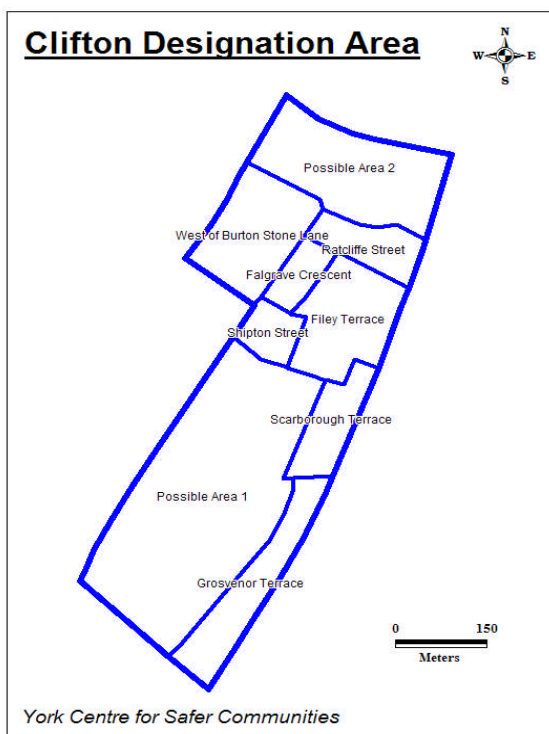

Alleygating Statistics Report

Crime Analysis Study Area:	=	Clifton Designation - West of B.Stone Lane Zone
Size of Study Area from Application	=	Please See Map
Study Period Start:	=	01/04/2005
Study Period End:	=	31/03/2006
Date Study Completed	=	30/05/2006
Number of Months in Study Period	=	12
Geocoding Accuracy Rate	=	95%

Crime Group	Total
Assault	14
Auto_Crime	16
Burglary	13
Criminal_Damage	33
Fraud	0
Other_Serious_Offences	4
Sexual_Offences	0
Thefts	32
Grand Total	112

A Table of Crime in the Study Area (Above) and corresponding Graph (Below)

A Table of Crime by Crime Group and then Crime Type

EVENT_GROUP	HO_DESCRIPTION	Total
ASSAULT	COMMON ASSAULT ETC.	4
	OTHER WOUNDING ETC.	8
	POSSESSION OF WEAPONS WITH INTENT	1
	RACIALLY/RELIGIOUSLY AGGRAVATED HARRASSMENT	1
AUTO_CRIME	THEFT FROM VEHICLE	5
	THEFT OR UNAUTHORISED TAKING MOTOR VEHICLE	6
	VEHICLE INTERFERENCE	5
BURGLARY	BURGLARY IN A BUILDING OTHER THAN A DWELLING	2
	BURGLARY IN A DWELLING	11
CRIMINAL_DAMAGE	ARSON	2
	CRIMINAL DAMAGE OTHER	5
	CRIMINAL DAMAGE TO DWELLINGS	6
	CRIMINAL DAMAGE TO OTHER BUILDINGS	2
	CRIMINAL DAMAGE TO VEHICLES	17
OTHER_SERIOUS_OFFENCES	CRIMINAL DAMAGE ENDANGERING LIFE (OTHER BUILDING)	1
	OTHER OFFENCE AGAINST STATE OR PUBLIC ORDER	3
THEFTS	TRAFFICKING IN CONTROLLED DRUGS	1
	OTHER THEFT OR UNAUTHORISED TAKING	1
	SHOPLIFTING	24
	THEFT BY AN EMPLOYEE	1
	THEFT DWELLING OTHER THAN AUTO. M/C OR METER	1
	THEFT FROM AUTOMATIC MACHINE OR METER	2
THEFT OF PEDAL CYCLE	3	
Grand Total		112